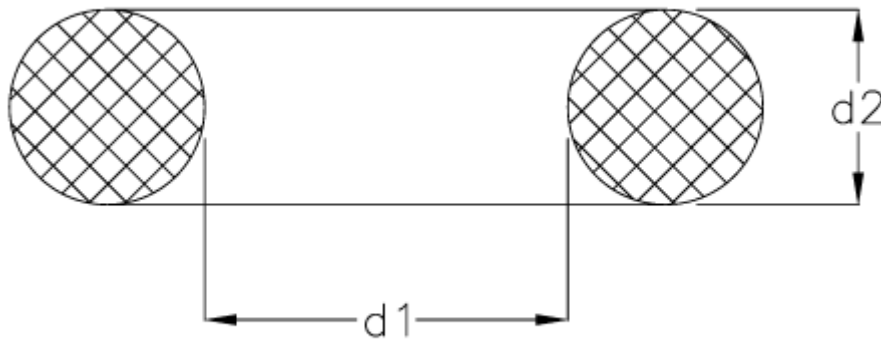

Data Sheet

Article number: 159010820178000

Description: KLEE O-ring 10,82x1,78 NBR70 black

Measures

d1 = 10.82

d2 = 1.78

Size = 10,82 x 1,78